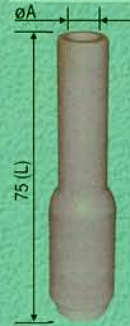

TORCH MODEL : 9 ; 20 ; 22 ; 25

ARGON ARC NOZZLE 13 N XX

ØA	B	PART NO.
6.4	4	AW9206430
8.0	5	AW9208030
9.5	6	AW9209530
11.0	7	AW9211030
12.7	8	AW9212730
16.0	10	AW9216030

ARGON ARC NOZZLE

ØA	B	PART NO.
6.4	4	AW9206430S
8.0	5	AW9208030S

LENS NOZZLE - SHORT

ØA	L	PART NO.
9.0	12	AW9209012
9.0	16	AW9209016
9.0	19	AW9209019
9.0	20	AW9209020

ARGON ARC NOZZLE LONG 13 N XX L

ØA	B	L	PART NO.
4.0	3	48	AW9204048
6.4	4	48	AW9206448
8.0	5	48	AW9208048
9.5	6	48	AW9209548

LENS NOZZLE - 53 N XX

ØA	B	PART NO.
6.4	4	AW9206425
8.0	5	AW9208025
9.5	6	AW9209525
11.0	7	AW9211025
12.7	8	AW9212725

LENS NOZZLE LONG

ØA	PART NO.
8.0	AW9208032

ARGON ARC NOZZLE L 10 N XXL

ØA	B	PART NO.
6.4	4	AW2306475
8.0	5	AW2308075
9.5	6	AW2309575
11.0	7	AW2311075

ØA	L	PART NO.
5.5	64	AW2305564
6.4	81	AW2306481

LENS NOZZLE 54 N XX

ØA	B	PART NO.
6.4	4	AW2506440
8.0	5	AW2508040
9.5	6	AW2509540
11.0	7	AW2511040
12.7	8	AW2512740
17.5	11	AW2517540
19.0	12	AW2519040

LENS NOZZLE LONG 54 N XXL L